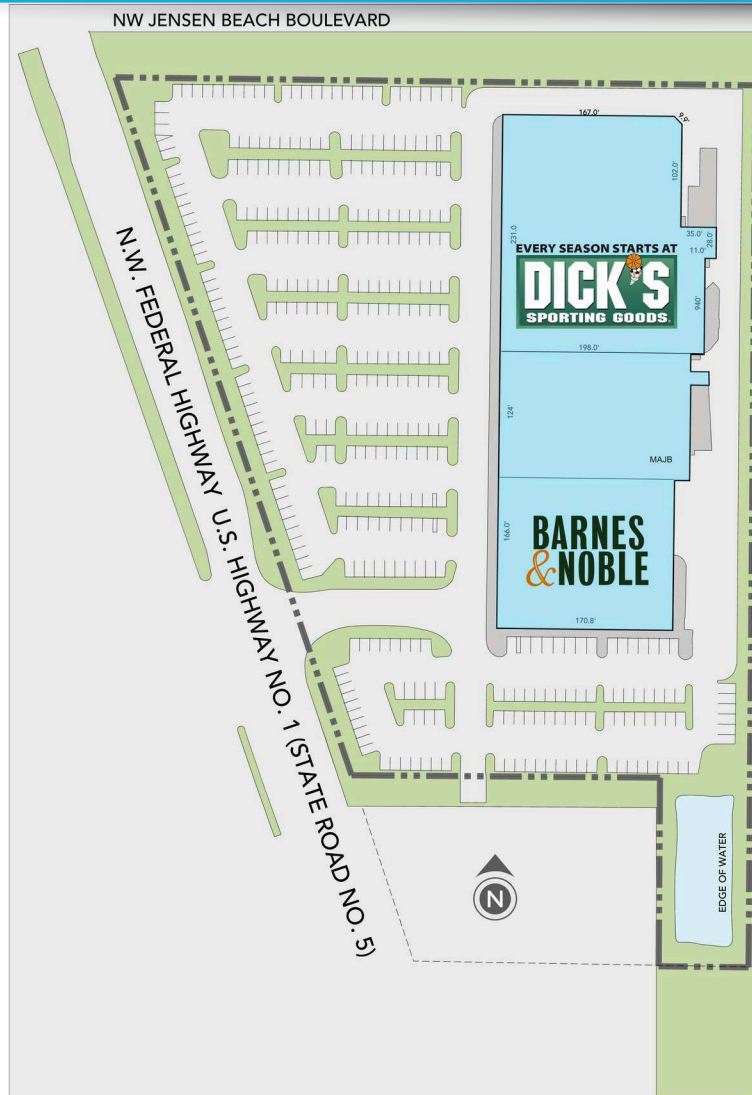

TREASURE COAST COMMONS

📍 3001 NW Federal Highway, Jensen Beach, FL 34957

MSA Fort Pierce, FL

📍 27.240865, -80.2698

CENTER SIZE

TOTAL CENTER GLA

91,656 S.F.

PROPERTY HIGHLIGHTS

- Located on Federal Highway (US-1) just north of Jensen Beach Blvd. in Jensen Beach, Florida
- Shares intersection with area's regional mall

PROPERTY DEMOGRAPHICS

	3 MILE	5 MILE	10 MILE
	36,159	100,665	305,386
	16,176	45,204	124,718
	\$74,261	\$73,732	\$74,054

TREASURE COAST COMMONS

📍 3001 NW Federal Highway, Jensen Beach, FL 34957

MSA Fort Pierce, FL

📍 27.240865, -80.2698

RETAILERS

MAJA Dick's Sporting Goods

43,551 SF

MAJB Beall's Outlet Store #409

23,115 SF

MAJC Barnes & Noble

24,990 SF