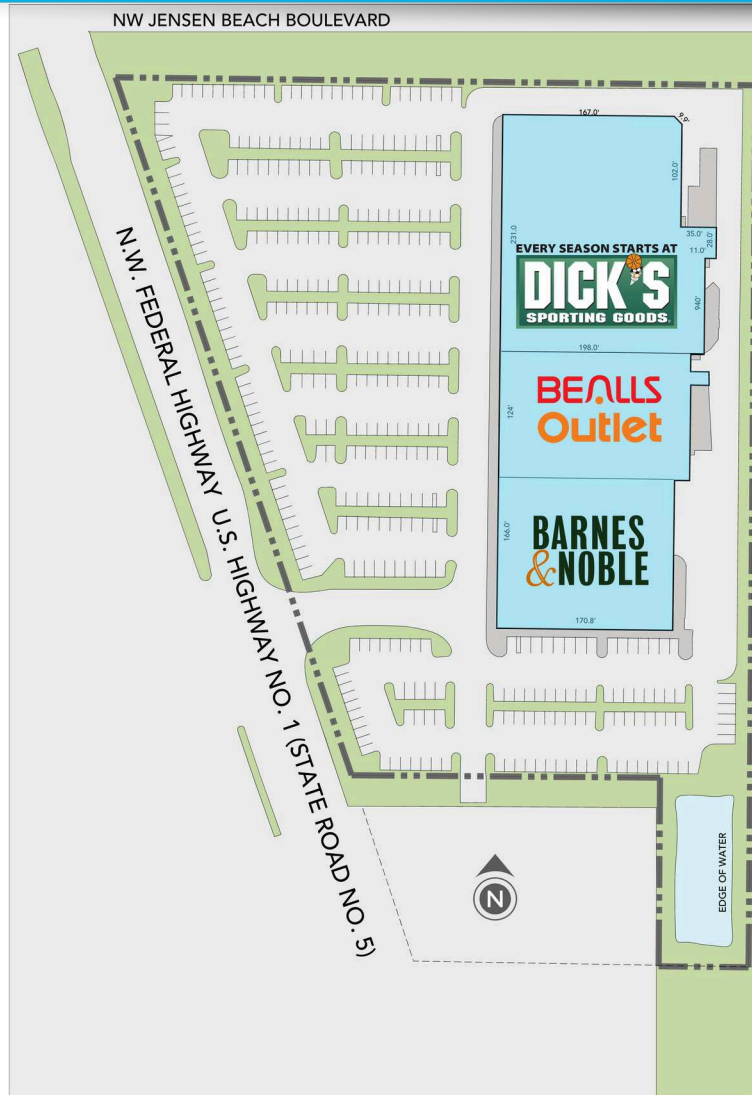

TREASURE COAST COMMONS

3001 NW Federal Highway, Jensen Beach, FL 34957

MSA Fort Pierce, FL

27.240865, -80.2698

CENTER SIZE

TOTAL CENTER GLA

91,656 S.F.

PROPERTY HIGHLIGHTS

- Located on Federal Highway (US-1) just north of Jensen Beach Blvd. in Jensen Beach, Florida
- Shares intersection with area's regional mall

PROPERTY DEMOGRAPHICS

	3 MILE	5 MILE	10 MILE
	36,159	100,665	305,386
	16,176	45,204	124,718
	\$49,825	\$49,003	\$51,143

TREASURE COAST COMMONS

📍 3001 NW Federal Highway, Jensen Beach, FL 34957

MSA Fort Pierce, FL

📍 27.240865, -80.2698

RETAILERS

MAJA Dick's Sporting Goods

43,551 SF

MAJB Beall's Outlet Store

23,115 SF

MAJC Barnes & Noble

24,990 SF