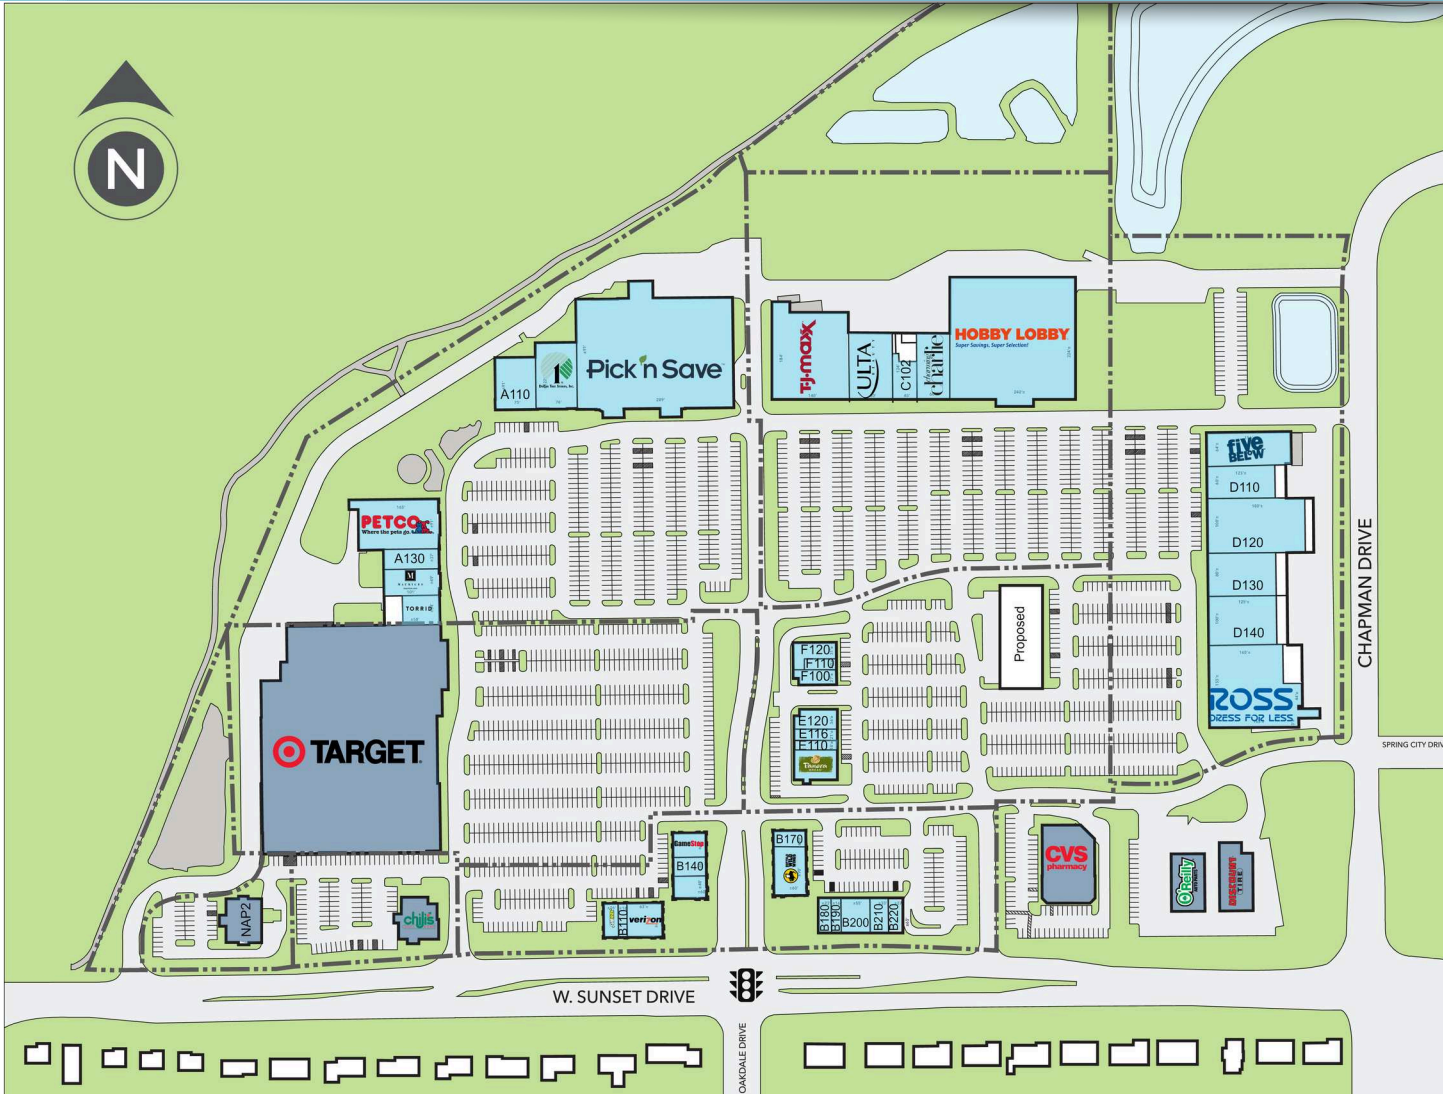

## PROPERTY HIGHLIGHTS

- Grocery anchored town center located on the west side of Waukesha, Wisconsin, an affluent suburb of Milwaukee
- Undergoing expansion of over 95,000 square feet, including Ross Dress for Less and shop tenants

## RETAILERS

A100 Dollar Tree	9,000 SF	C102 Bath & Body Works	3,570 SF
A110 Get It Now	7,000 SF	C104 Charming Charlie	7,500 SF
A120 Petco	13,500 SF	D100 Five Below	10,000 SF
A130 Fredrick's Hallmark	3,368 SF	D110 Available	7,500 SF
A140 Maurices	5,000 SF	D120 Available	18,000 SF
A150 Torrid	3,200 SF	D130 Skechers #883	8,873 SF
B100 Subway	1,500 SF	D140 Old Navy #4579	12,500 SF
B110 GNC	1,008 SF	E100 Panera Bread	4,500 SF
B120 Verizon Wireless	4,108 SF	E110 Available	1,400 SF
B130 Noodles & Company	2,500 SF	E116 Love Nails & Spa	1,674 SF
B140 Men's Hair House	2,103 SF	E120 ATI Physical Therapy	2,800 SF
B150 GameStop	2,510 SF	F100 Available	2,120 SF
B160 Buffalo Wild Wings	5,485 SF	F110 Supercuts	1,200 SF
B170 Cash Store	1,700 SF	F120 Hand & Stone Massage & Facial Spa	2,800 SF
B180 Jersey Mike's Subs	1,452 SF	MAJA Pick 'N Save	61,045 SF
B190 Available	1,051 SF	MAJB Hobby Lobby	55,000 SF
B200 Mattress Firm #059007	3,500 SF	MAJC T.J.Maxx	24,000 SF
B210 Orange Leaf Frozen Yogurt	2,200 SF	MAJE Ross Dress for Less	24,750 SF
B220 Burger King	1,804 SF		
C100 ULTA Beauty	10,320 SF		