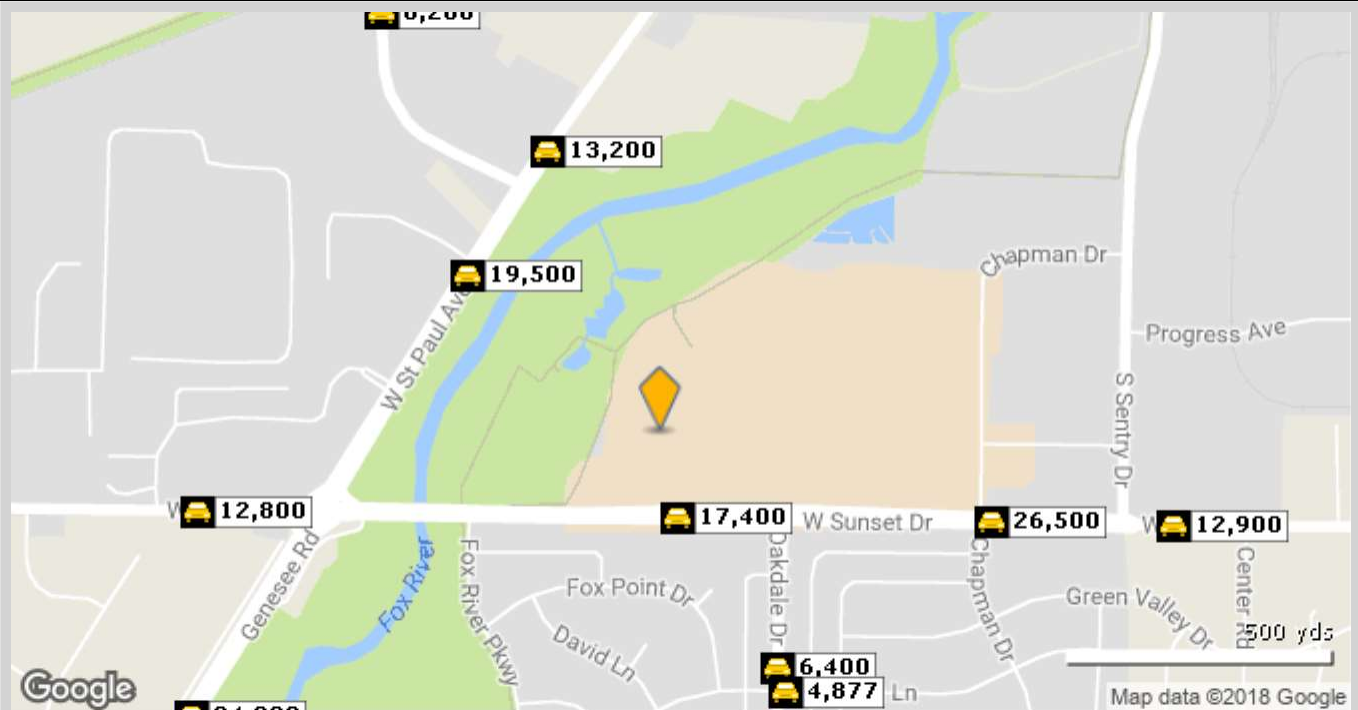

Traffic Count Report

The Shoppes at Fox River Sunset Dr @ St Paul, Waukesha, WI 53146

Building Type: **Shopping Center**
 Center Type: **Power Center**
 Center GLA: **466,854 SF**
 Year Built: **2009**
 Total Available: **91,586 SF**
 % Leased: **99.25%**
 Rent/SF/Yr: -

	Street	Cross Street	Cross Str Dist	Count Year	Avg Daily Volume	Volume Type	Miles from Subject Prop
1	Sunset Dr	Oakdale Dr	0.11 E	2016	17,400	MPSI	.09
2	Genesee Rd	S Grandview Blvd	0.11 NE	2016	19,500	MPSI	.27
3	Oakdale Dr	Wisteria Ln	0.03 S	2016	6,400	MPSI	.28
4	Wisteria Ln	Oakdale Dr	0.01 W	2012	4,877	MPSI	.31
5	Genesee Rd	S Grandview Blvd	0.05 SW	2016	13,200	MPSI	.33
6	Sunset Dr	Chapman Dr	0.01 W	2016	26,500	MPSI	.37
7	Sunset Dr	Genesee Rd	0.10 E	2016	12,800	MPSI	.51
8	S Grandview Blvd	Mac Arthur Rd	0.13 N	2016	6,200	MPSI	.55
9	Sunset Dr	S Sentry Dr	0.05 W	2016	12,900	MPSI	.57
10	Genesee Rd	Ridge Rd	0.15 SW	2016	24,800	MPSI	.59